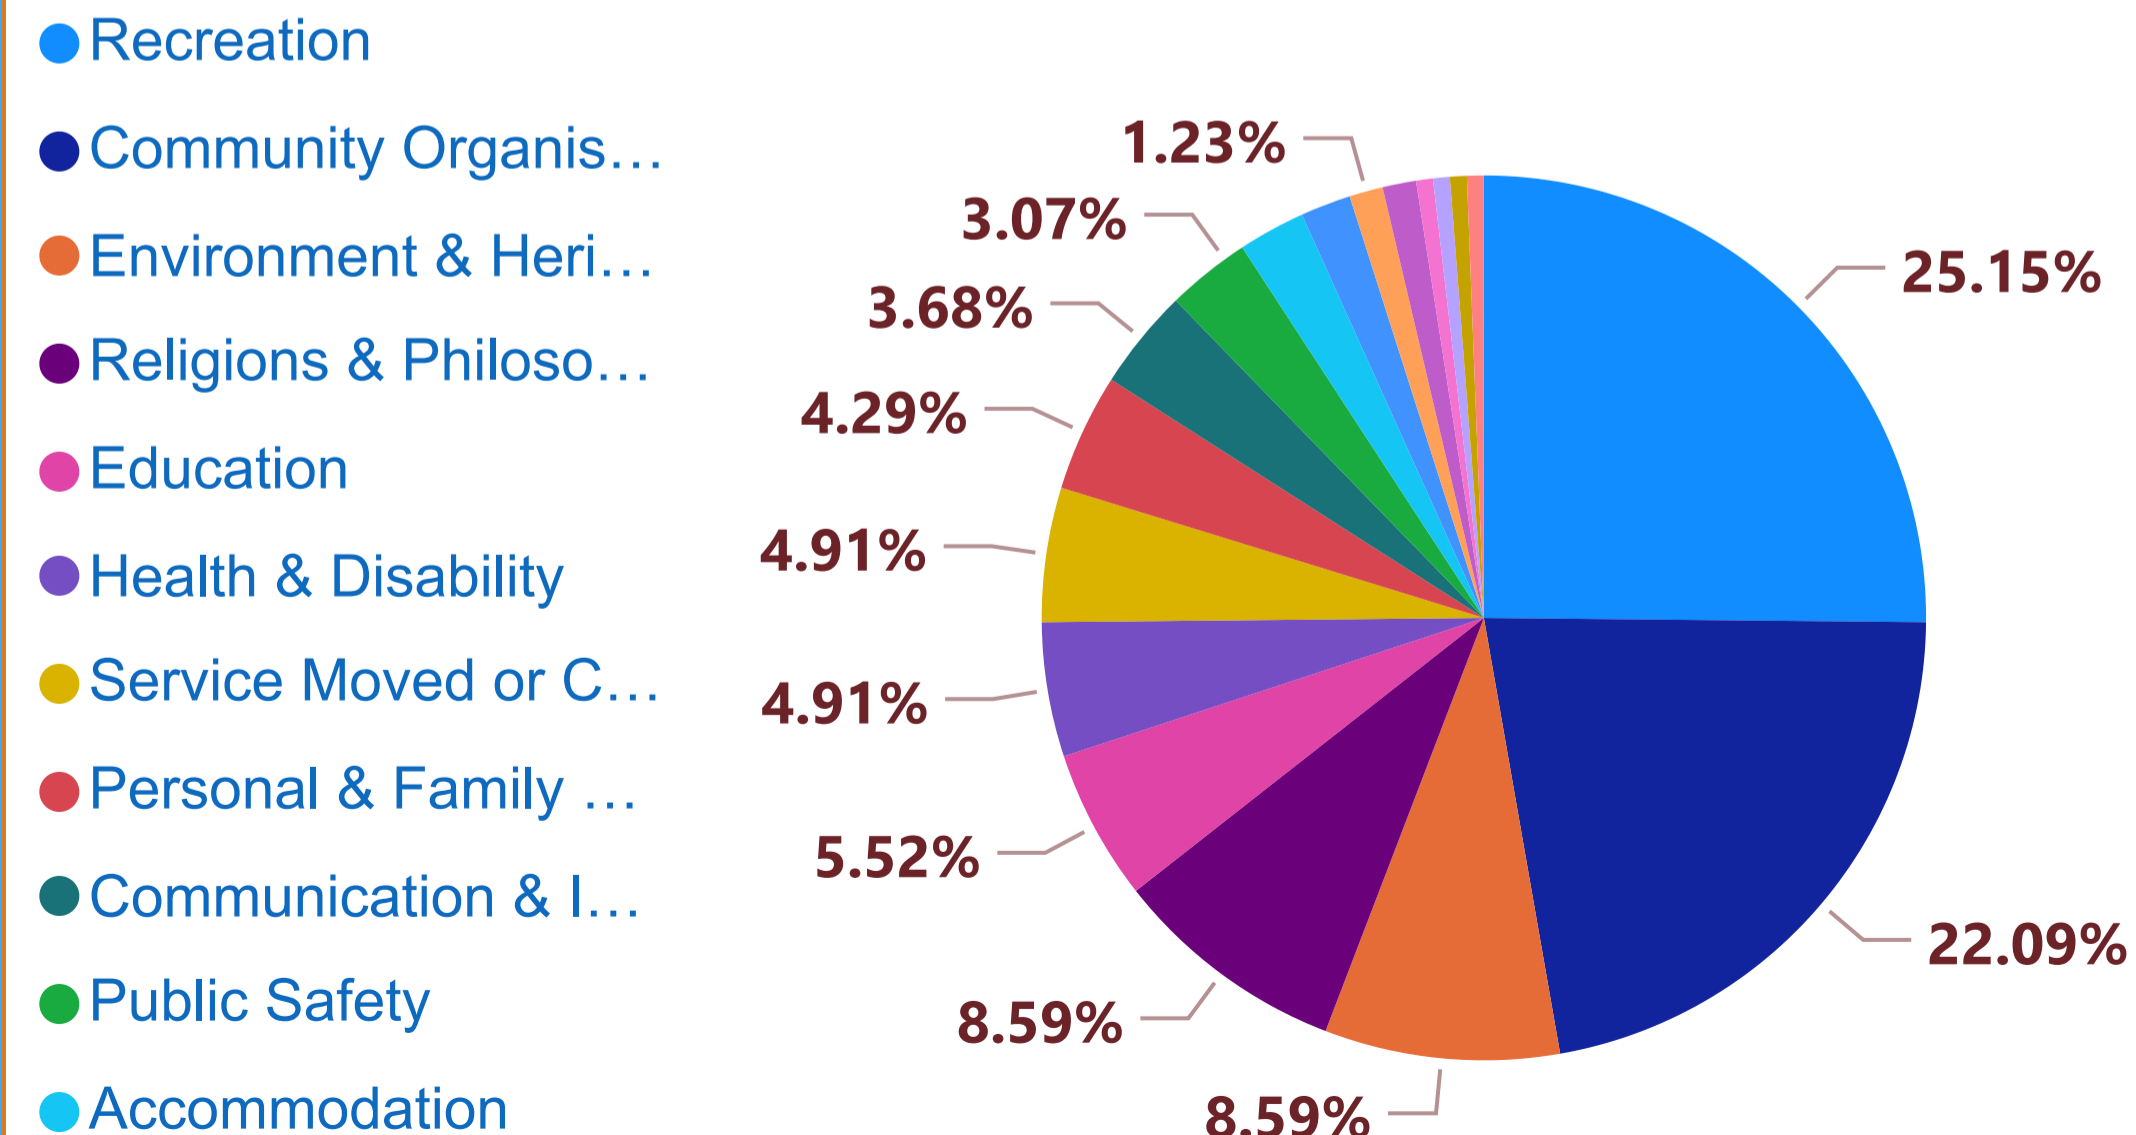

Light Regional Council - Organisation Count by Primary Category (FY 2020-2021)

Total No. of Sessions

3480

Total No. of New Users

2535

Organisation	Sessions
Adelaide Airport Flyer	67
Alcoholics Anonymous - Kapunda	9
Anlaby Homestead	1
Artisans at Greenock (Market) (Closed 2018)	2
Australian Red Cross - Eudunda Branch	31
Barossa Regional Community Transport Scheme	23
Barossa Valley Solace Group (Closed 2020)	66
Barossa Veterinary Service	4
Belvidere Pony Club	15
Buchfelde Cemetery	3
Burra Broadcaster (Closed 2016)	10
Total	3480

% Sessions by Primary Category

New Users VS Total Sessions

Light Regional Council - Organisation Count by Primary Category (FY 2020-2021)

% Sessions by Primary Category

- Recreation
- Community Organisati...
- Environment & Heritage
- Religions & Philosophies
- Education
- Health & Disability
- Service Moved or Clo...
- Personal & Family Su...
- Communication & Info...
- Public Safety
- Accommodation
- Finance, Income, Busi...