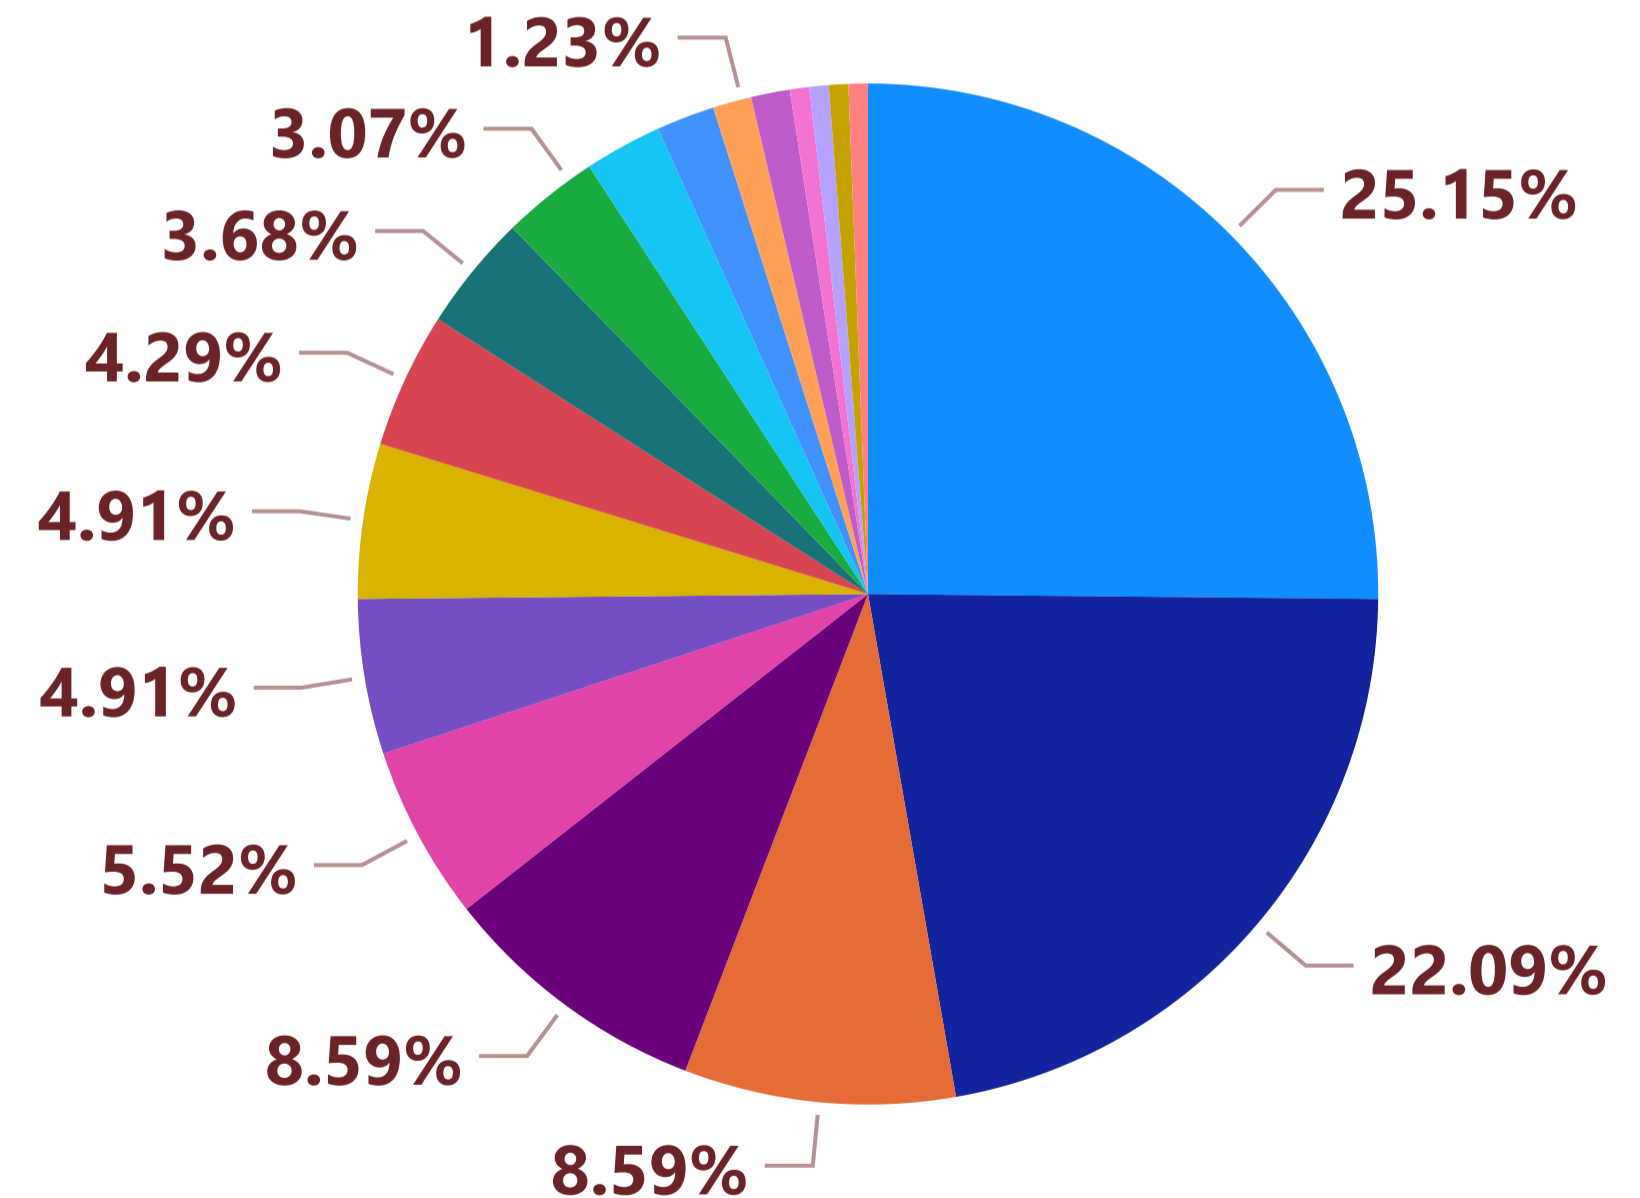

Light Regional Council - Organisation Count by Primary Category (FY 2020-2021)

Total No. of Sessions

3480

Total No. of New Users

2535

Organisation	Sessions
Adelaide Airport Flyer	67
Alcoholics Anonymous - Kapunda	9
Anlaby Homestead	1
Artisans at Greenock (Market) (Closed 2018)	2
Australian Red Cross - Eudunda Branch	31
Barossa Regional Community Transport Scheme	23
Barossa Valley Solace Group (Closed 2020)	66
Barossa Veterinary Service	4
Belvidere Pony Club	15
Buchfelde Cemetery	3
Burra Broadcaster (Closed 2016)	10
Total	3480

% Sessions by Primary Category

New Users VS Total Sessions

Light Regional Council - Organisation Count by Primary Category (FY 2020-2021)

% Sessions by Primary Category

- Recreation
- Community Organisati...
- Environment & Heritage
- Religions & Philosophies
- Education
- Health & Disability
- Service Moved or Clo...
- Personal & Family Su...
- Communication & Info...
- Public Safety
- Accommodation
- Finance, Income, Busi...