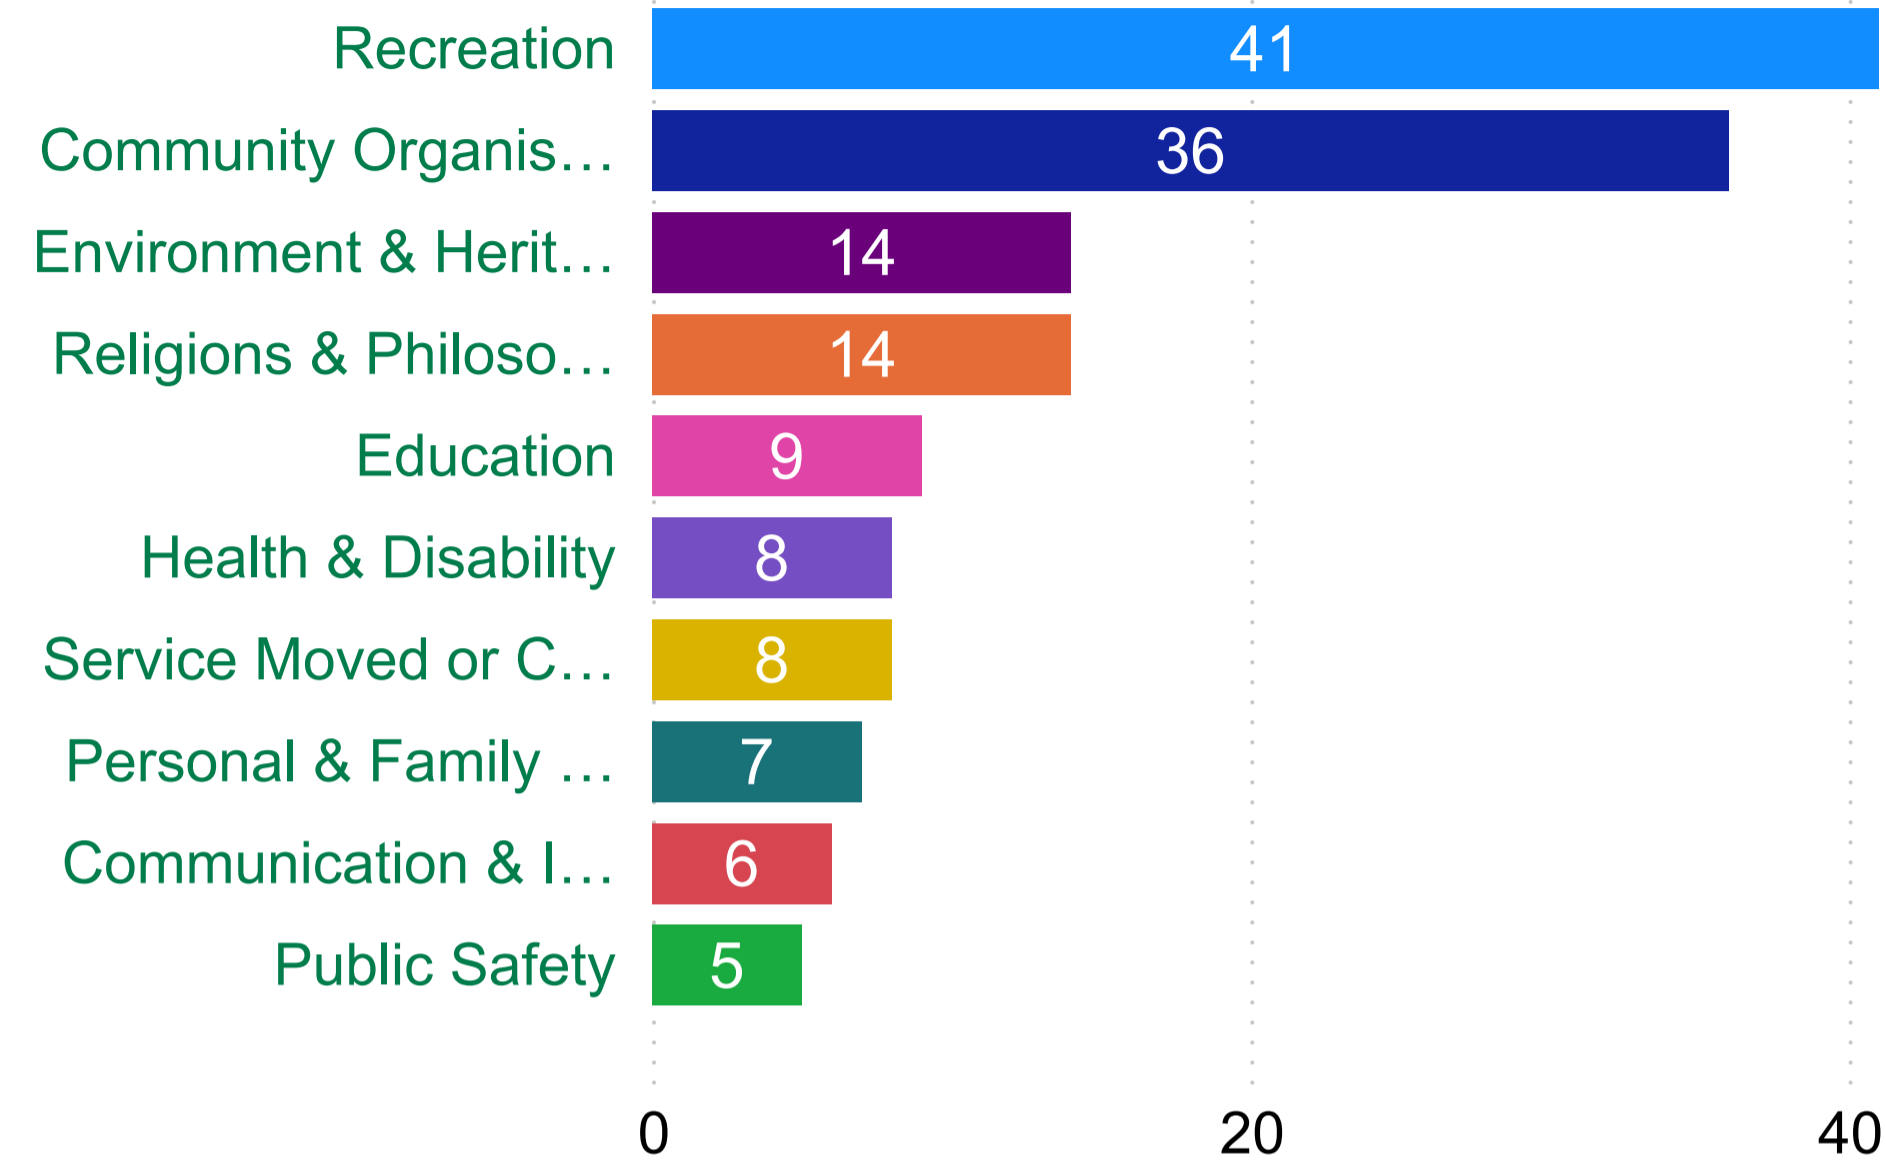

Light Regional Council - Organisation Count by Primary Category (FY 2020-2021)

Total No. of Sessions

3480

Total No. of New Users

2535

Organisation	Sessions
Adelaide Airport Flyer	67
Alcoholics Anonymous - Kapunda	9
Anlaby Homestead	1
Artisans at Greenock (Market) (Closed 2018)	2
Australian Red Cross - Eudunda Branch	31
Barossa Regional Community Transport Scheme	23
Barossa Valley Solace Group (Closed 2020)	66
Barossa Veterinary Service	4
Belvidere Pony Club	15
Buchfelde Cemetery	3
Burra Broadcaster (Closed 2016)	10
Total	3480