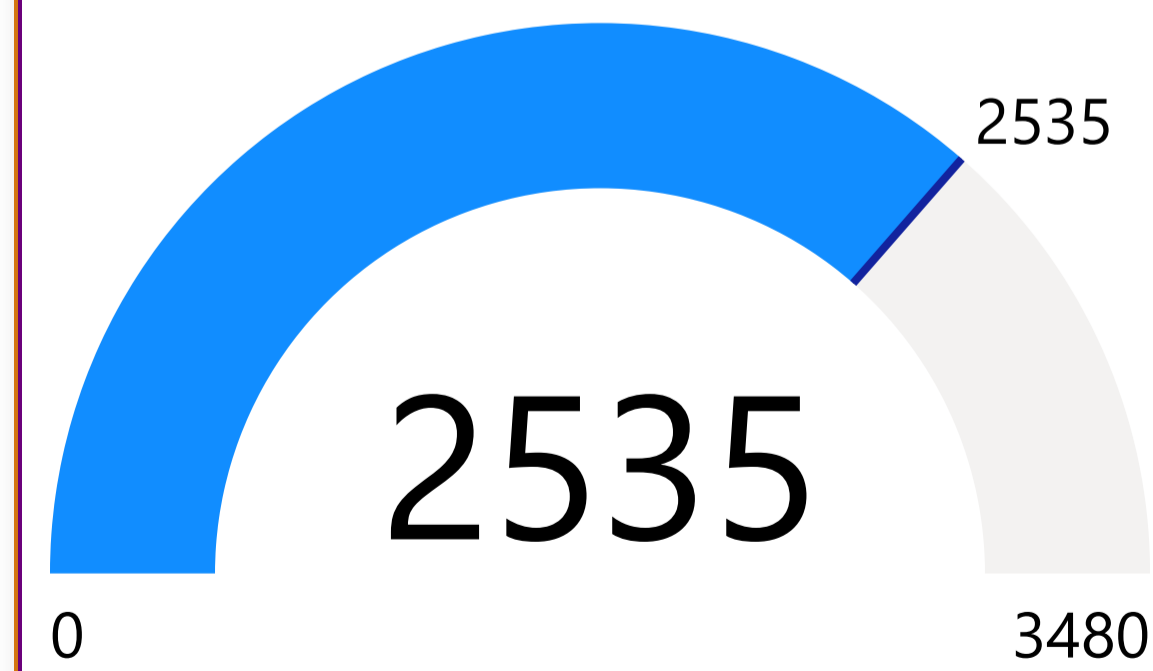

New Users VS Total Sessions