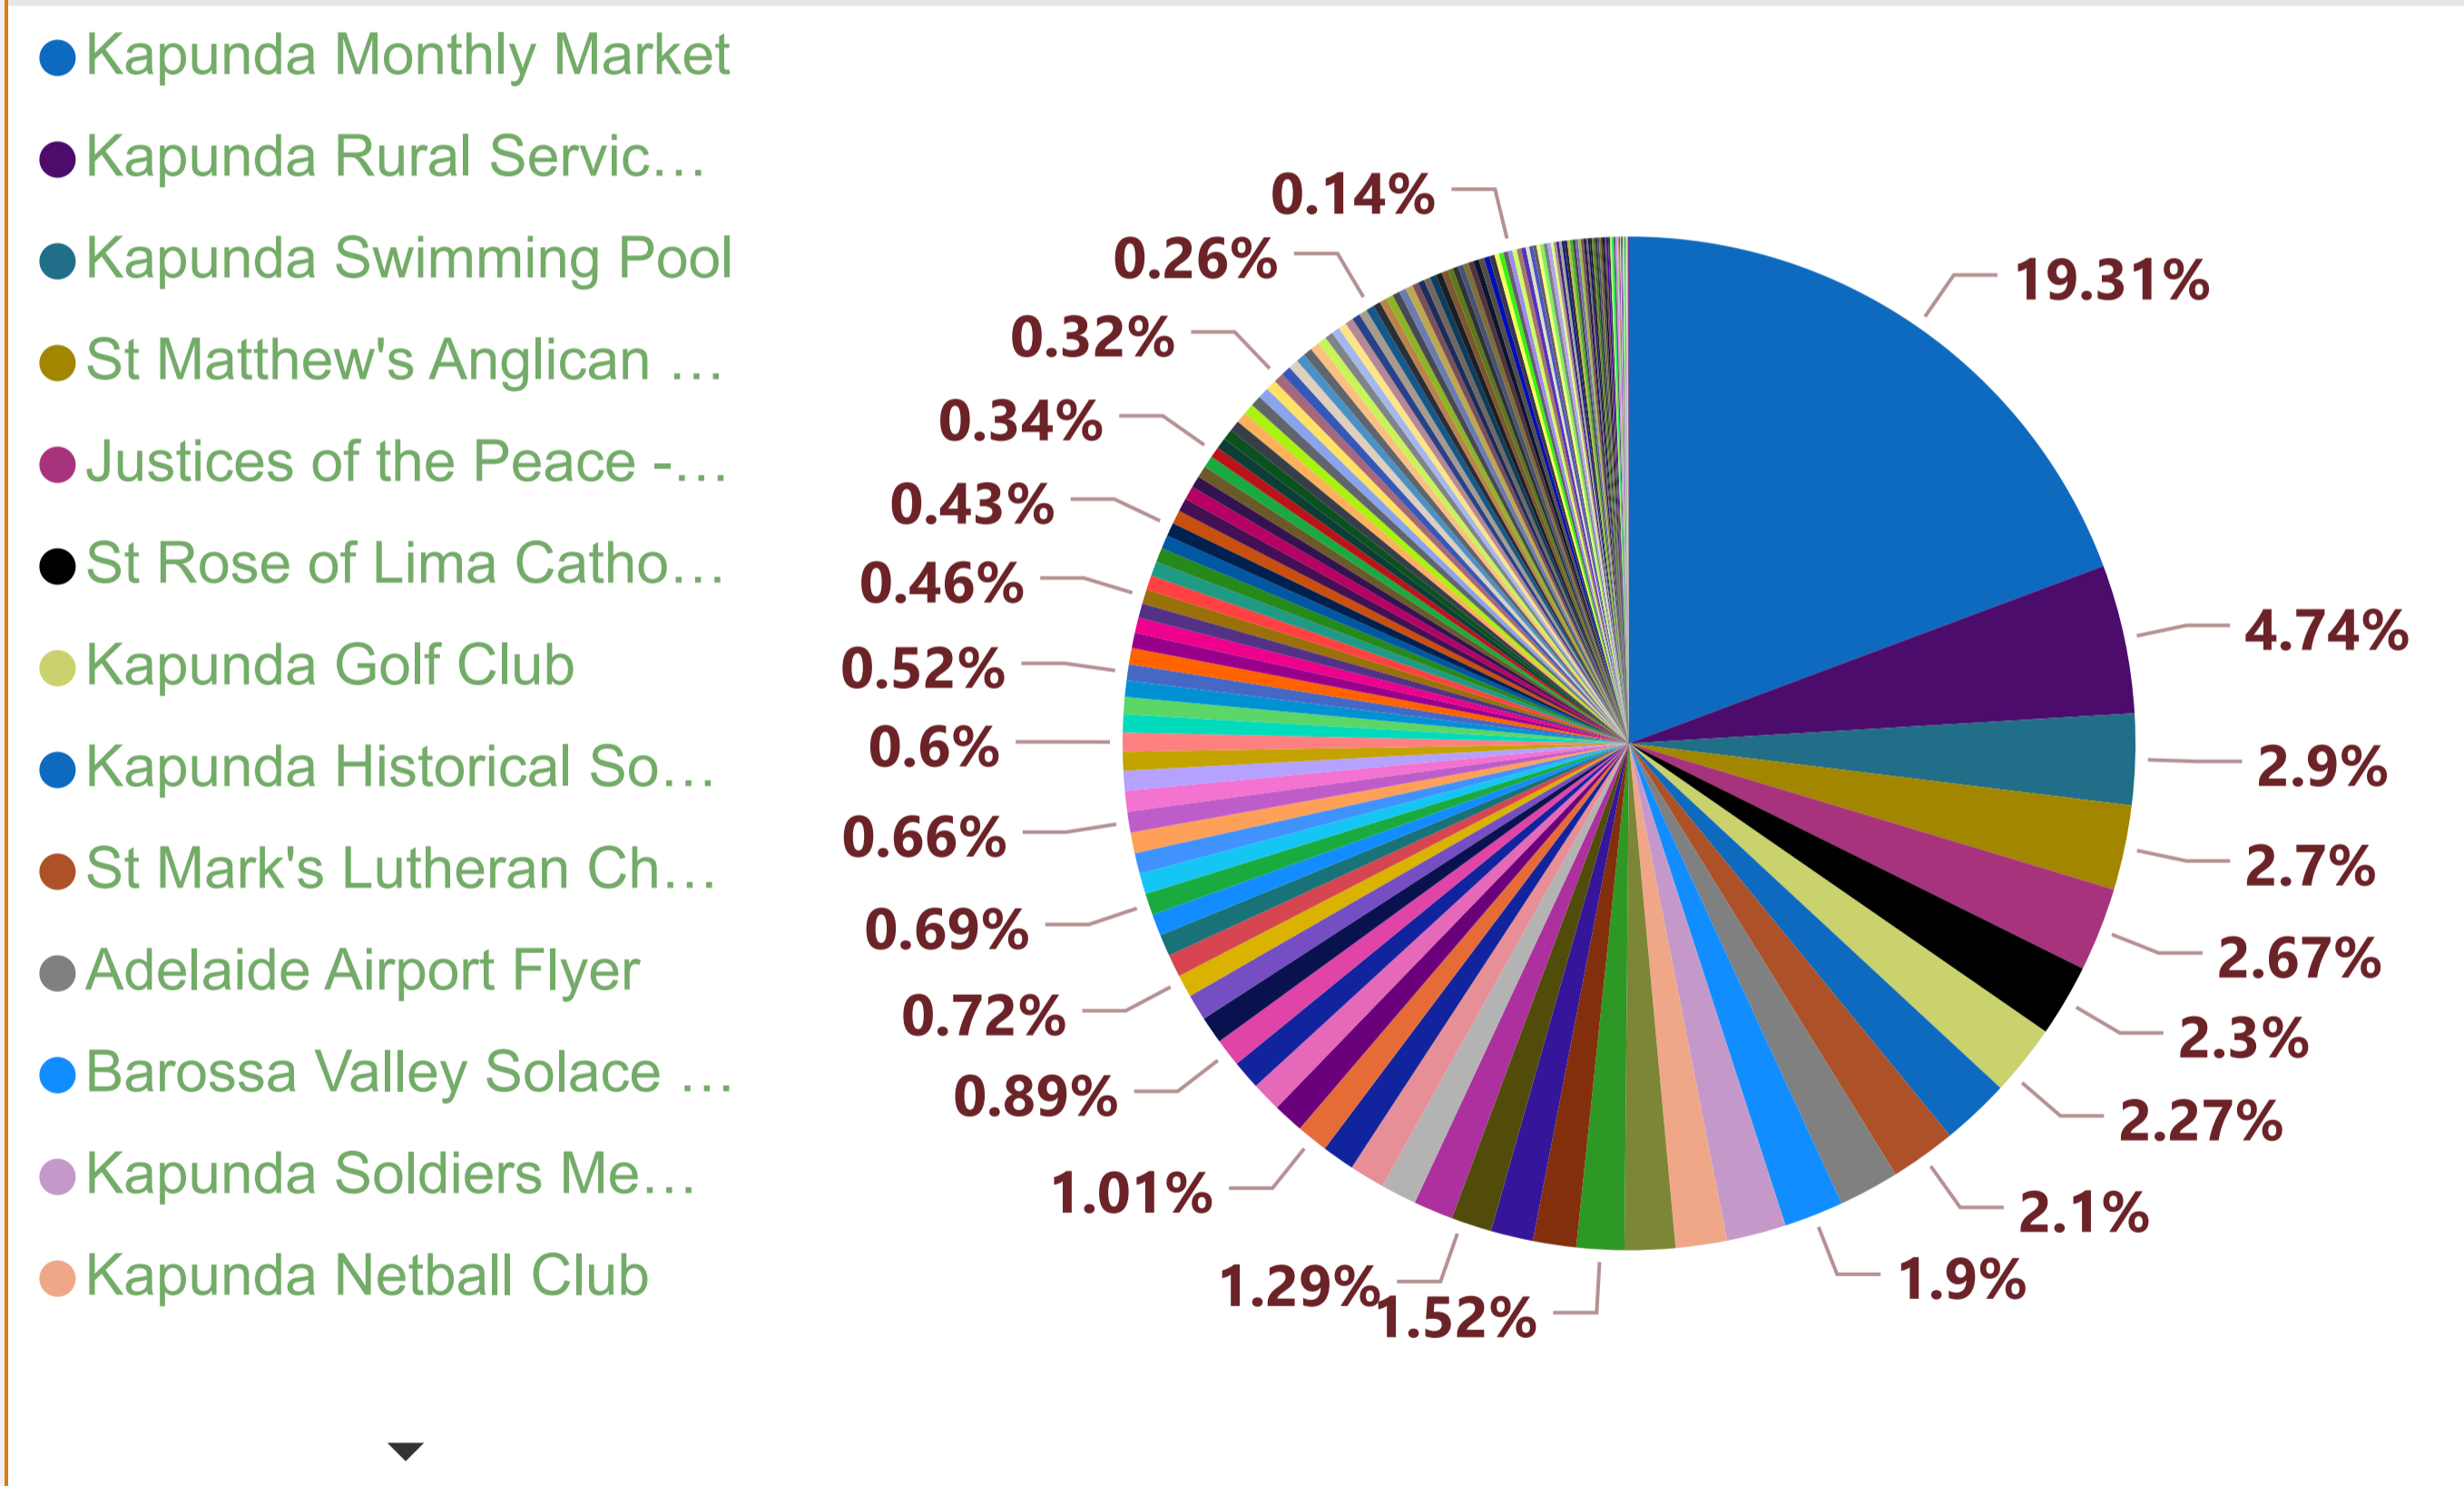

% Sessions by Organisation