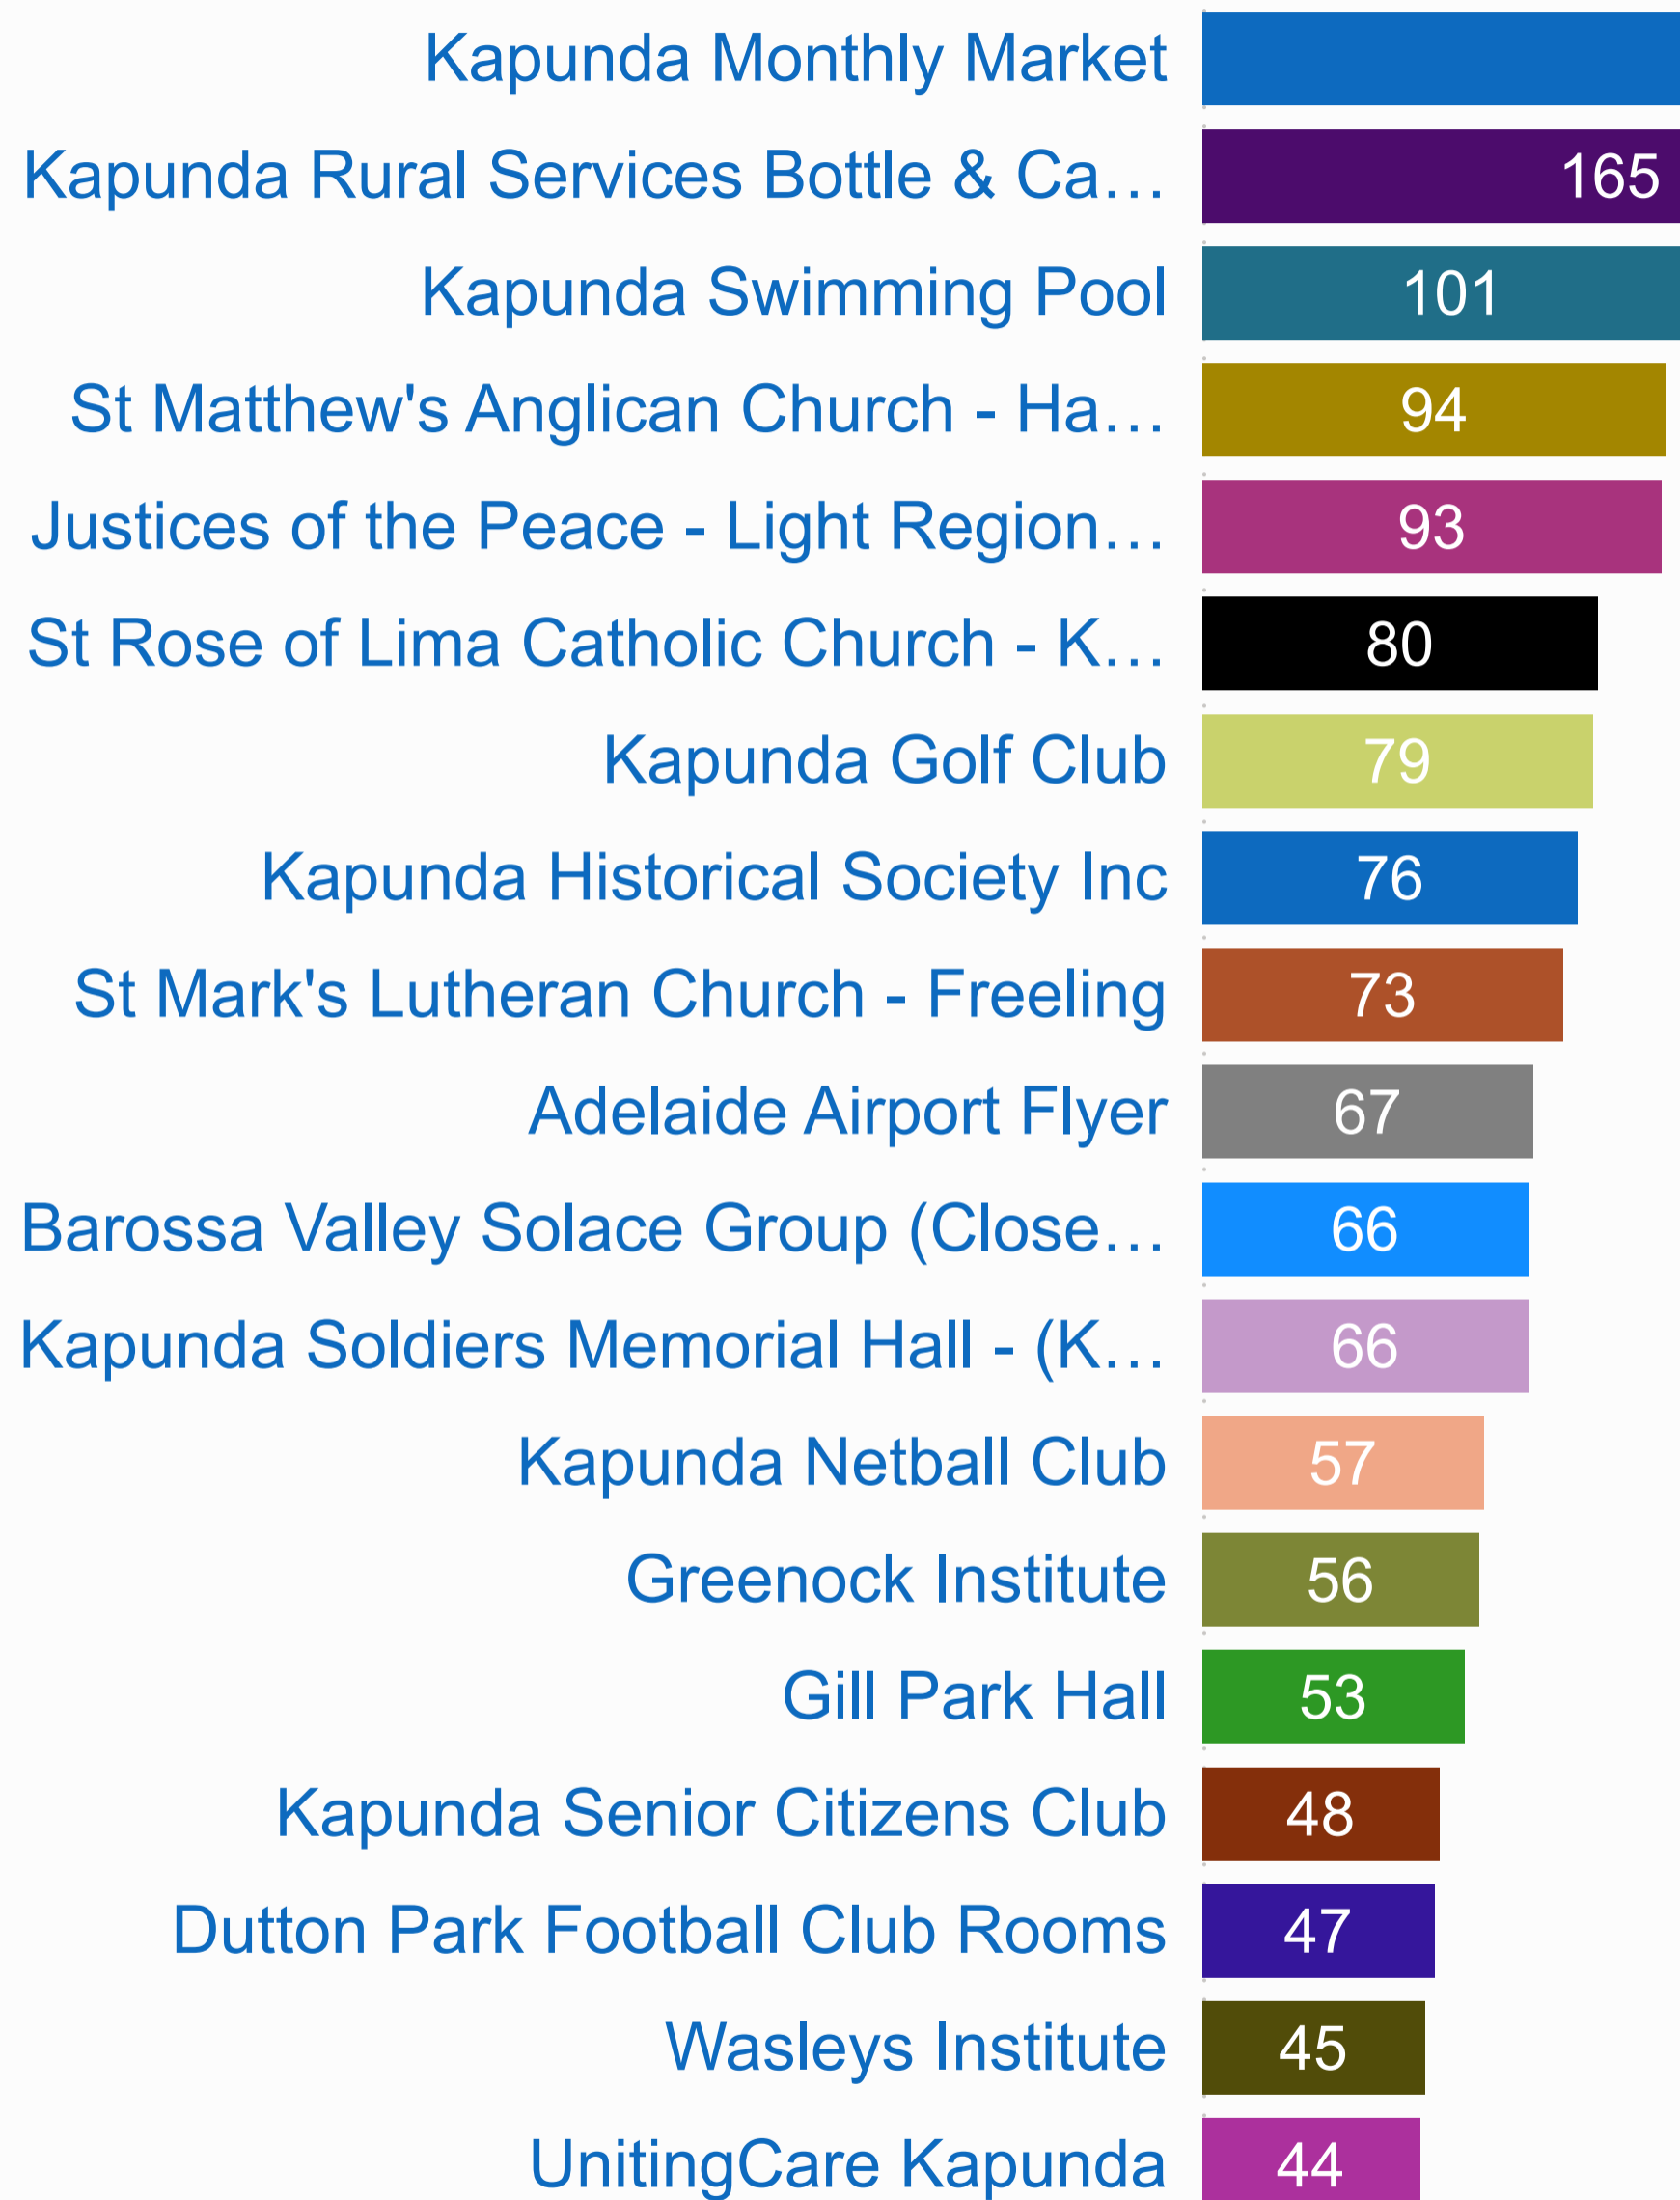

Light Regional Council - Organisation Count by Primary Category (FY 2020-2021)

Total No. of Sessions

3480

Total No. of New Users

2535

Organisation	Sessions
Adelaide Airport Flyer	67
Alcoholics Anonymous - Kapunda	9
Anlaby Homestead	1
Artisans at Greenock (Market) (Closed 2018)	2
Australian Red Cross - Eudunda Branch	31
Barossa Regional Community Transport Scheme	23
Barossa Valley Solace Group (Closed 2020)	66
Barossa Veterinary Service	4
Belvidere Pony Club	15
Buchfelde Cemetery	3
Burra Broadcaster (Closed 2016)	10
Total	3480

% Sessions by Primary Category

New Users VS Total Sessions

Light Regional Council - Organisation Count by Primary Category (FY 2020-2021)

% Sessions by Primary Category

- Recreation
- Community Organisati...
- Environment & Heritage
- Religions & Philosophies
- Education
- Health & Disability
- Service Moved or Clo...
- Personal & Family Su...
- Communication & Info...
- Public Safety
- Accommodation
- Finance, Income, Busi...

Count of Organisation

Light Regional Council - Sessions by Organisation (FY 2020-2021)

% Sessions by Organisation

Sessions

FY 2020-2021

Primary Category

- ▶ Accommodation
- ▶ Animals, Birds
- ▶ Communication & Information Services
- ▶ Community Organisation & Development
- ▶ Education
- ▶ Employment
- ▶ Environment & Heritage
- ▶ Finance, Income, Business
- ▶ Government
- ▶ Health & Disability
- ▶ Law & Justice
- ▶ Personal & Family Support
- ▶ Public Safety
- ▶ Recreation
- ▶ Religions & Philosophies
- ▶ Rural Organisation & Development
- ▶ Service Moved or Closed
- ▶ Transport